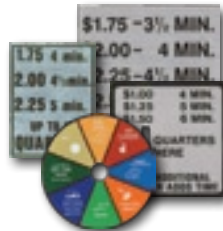

800.922.1313 (Toll Free)
303.322.3307 (Fax)

303.322.2232 (Local)
www.hpws.com

Spring Cleaning Specials While Supplies Last!

VENDOR DOORS

80% OFF

300-B70-2

Reg. Price \$50.95
Sale Price **\$10.50**

VENDOR DECALS

\$1

SIGNS

15% OFF

METERBOX DECALS

25% OFF

Seasonal Closeouts While Supplies Last!

FOR THE CARPET

WINTER SHAMPOO
SHP001

WINTER CARPET
PROTECTANT
SHP008

WINTER SPOT
REMOVER
SHP006

1 Gallon

Part No.	Reg. Price	Sale Price
SHP001	\$18.99	\$11.99
SHP006	\$18.35	\$11.99
SHP008	\$18.35	\$11.99

MELT AWAY II

40 lb. container

Part No.	Reg. Price	Sale Price
CHOICE100	\$13.45	\$6.00

detailing

New CHERRY SPEED WAX

Fast and easy to use
Combines carnauba wax and natural oils for an ultra rich, deep gloss shine
Can be used on all types of finishes

1 Gallon

Part No.	Reg. Price
PSC1701	\$39.90